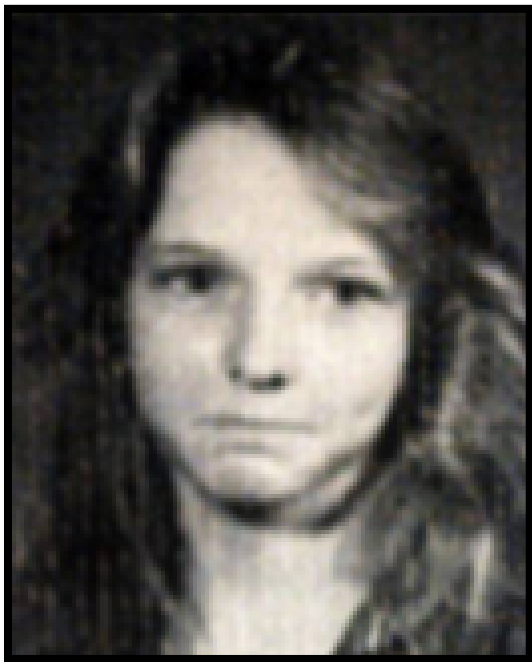

# MISSING

Since July 25, 1985 from Bethany, Oklahoma

## ROZLIN ROCHELLE ABELL

**Age Missing:** 18

**D.O.B.:** Aug. 25,  
1966

**Hair Color:** Red

**Eye Color:** Blue

**Height:** 4'11"

**Weight:** 90 lbs.

**Gender:** Female

**Race:** Caucasian

**Case #:** 10-2970

**Clothing/Jewelry:** She was wearing long, multi-colored earrings.

**Circumstances:** Rozlin's photo is shown aged to 44 years. She and her sister **Fawn Abell** (photo at right) were last seen in Bethany, Oklahoma on July 25, 1985 when they left from home to go out in search of jobs. Neither one has been seen or heard from since.