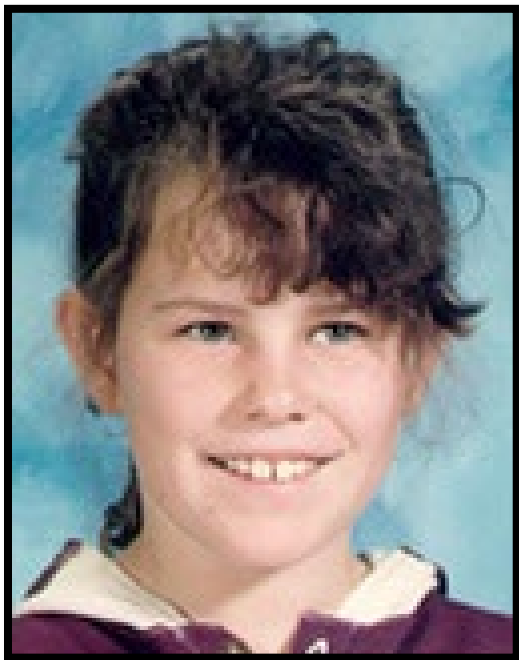

MISSING

Since October 11, 1993, from Challis, Idaho

STEPHANIE LYN CRANE

Age Missing: 9
Alias: Steffi
D.O.B.: Sept. 28, 1984
Hair Color: Brown
Eye Color: Blue
Height: 4'2"
Weight: 85 lbs.
Gender: Female
Race: Caucasian
Case #: 93-1050

Identifying Characteristics: She has a cowlick on the right side of her hairline and a scar near her right eye.

Clothing/Jewelry: A maroon and white-striped hooded sweatshirt with 'GIMME' on the front, maroon sweatpants and maroon and white tennis shoes.

Circumstances: Stephanie's photo is shown aged to 39 years. She was last seen at approximately 6:00 pm on October 11, 1993, walking towards Challis High School on her way home from a bowling alley, which was approximately 500 yards from her home. She has not been seen since.