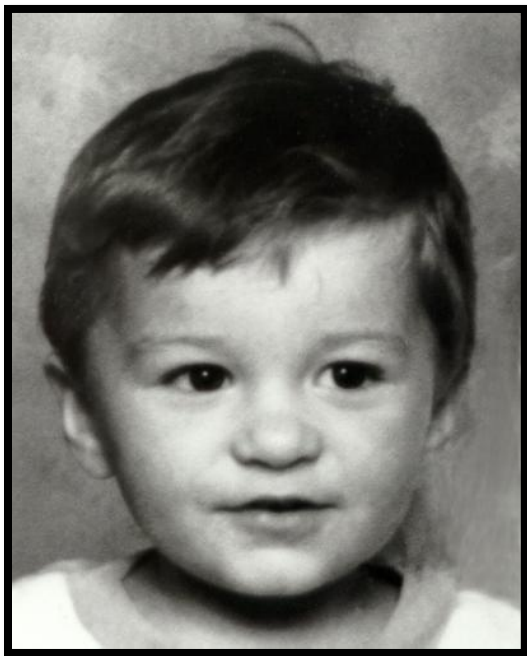

MISSING

Since March 18, 1991 from Glendale, Oregon

THOMAS DEAN GIBSON

Age Missing: 2
Alias: Tommy
D.O.B.: July 5, 1988
Hair Color: Brown
Eye Color: Brown
Height: 2'5"
Weight: 35 lbs.
Gender: Male
Race: Caucasian
Case #: 9104681

Identifying Characteristics: He has a gap between his teeth.

Clothing/Jewelry: A purple sweatshirt, grey pants, and black and white checkered tennis shoes.

Circumstances: Tommy's photo is shown aged to 24 years. He was last seen in the front yard of his home in rural Azalea, Oregon at approximately 11:30 a.m. on March 18, 1991. He has never been seen again.