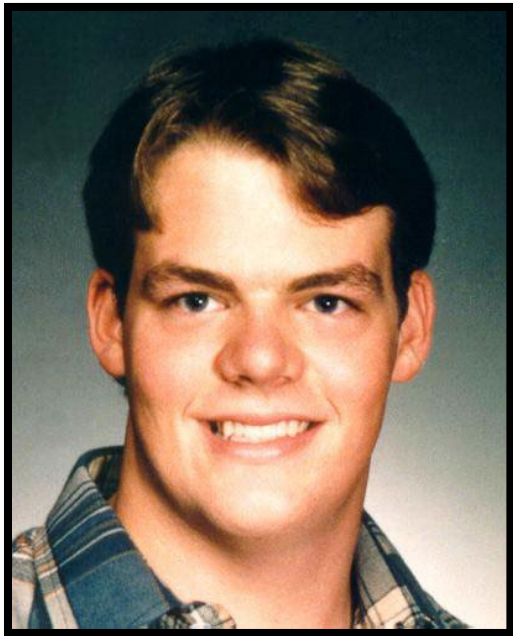

MISSING

Since April 15, 1988 from Linwood, Kansas

RANDY WAYNE LEACH

Age Missing: 17
D.O.B.: July 25, 1970
Hair Color: Brown
Eye Color: Blue
Height: 6'3"
Weight: 220 lbs.
Gender: Male
Race: Caucasian
Case #: 880578

Identifying Characteristics: He has a mole on his left ear.

Clothing/Jewelry: A blue pocket t-shirt, blue Levi's jeans, white low-cut sneakers and white socks.

Circumstances: Randy's photo is shown aged to 51 years. He was last seen at a party at a friend's house on April 15, 1988. He may have left the party at about 6:30 p.m. driving a gray 1985 Dodge 600 with Kansas plates LVJ8721.