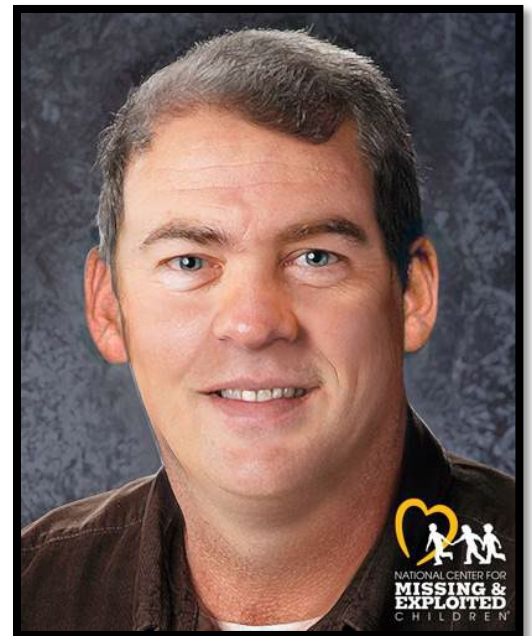

MISSING

Since April 15, 1988 from Linwood, Kansas

RANDY WAYNE LEACH

Age Missing: 17
D.O.B.: July 25, 1970
Hair Color: Brown
Eye Color: Blue
Height: 6'3"
Weight: 220 lbs.
Gender: Male
Race: Caucasian
Case #: 880578

Identifying Characteristics: He has a mole on his left ear.

Clothing/Jewelry: A blue pocket t-shirt, blue Levi's jeans, white low-cut sneakers and white socks.

Circumstances: Randy's photo is shown aged to 51 years. He was last seen at a party at a friend's house on April 15, 1988. He may have left the party at about 6:30 p.m. driving a gray 1985 Dodge 600 with Kansas plates LVJ8721.