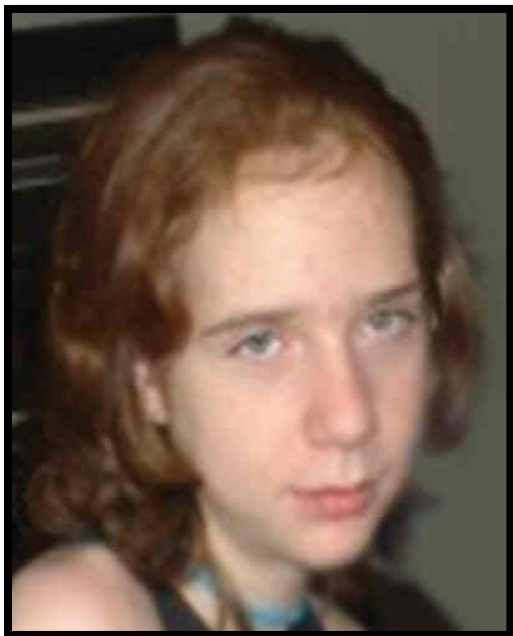

MISSING

Since April 4, 2003 from Ely, Nevada

HEATHER JANELLE LEWIS

Age Missing: 13
D.O.B.: Nov 10, 1989
Hair Color: Red
Eye Color: Hazel
Height: 5'4"
Weight: 84 lbs.
Gender: Female
Race: Caucasian
Case #: 1048-2003

Identifying Characteristics: She has a small birthmark on her right hip. She may wear glasses.

Clothing/Jewelry: A green jacket, a brown t-shirt, brown corduroy pants and white shoes.

Circumstances: Heather's photo is shown aged to 24 years. She was last seen at White Pine Middle School on April 4, 2003. She never returned home and has never been heard from again.