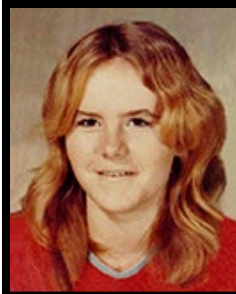

MISSING

Since December 23, 1974 from Fort Worth, Texas

JULIE ANN MOSELEY

Age Missing: 9
Hair Color: Lt. Brown
Height: 4'3"
Gender: Female
Case #: 87481853

D.O.B.: Apr. 5, 1965
Eye Color: Blue
Weight: 85 lbs.
Race: Caucasian

MARY RACHEL TRLICA

Age Missing: 17
Hair Color: Brown
Height: 5'6"
Gender: Female
Case #: 87481853

D.O.B.: Nov. 15, 1957
Eye Color: Green
Weight: 108 lbs.
Race: Caucasian

LISA RENEE WILSON

Age Missing: 14
Hair Color: Brown
Height: 5'2"
Gender: Female
Case #: 87481853

D.O.B.: Aug. 29, 1960
Eye Color: Brown
Weight: 110 lbs.
Race: Caucasian

Identifying Characteristics: Julie has a scar under her left eye, a scar on her forehead, and a round scar on her calf. Mary has a chipped upper front tooth and a small scar on her chin. Lisa has a scar on her thigh.

Clothing/Jewelry: Julie was wearing a red shirt, dark jeans, and red tennis shoes; Mary a wedding ring; and Lisa blue hip hugger pants, a white pullover sweatshirt with the words *Sweet Honesty* in green letters, red and white oxford shoes and a promise ring with a single stone.