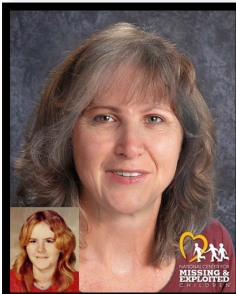

MISSING

Since December 23, 1974 from Fort Worth, Texas

JULIE ANN MOSELEY

Age Missing: 9
Hair Color: Lt. Brown
Height: 4'3"
Gender: Female
Case #: 87481853

D.O.B.: Apr. 5, 1965
Eye Color: Blue
Weight: 85 lbs.
Race: Caucasian

MARY RACHEL TRLICA

Age Missing: 17
Hair Color: Brown
Height: 5'6"
Gender: Female
Case #: 87481853

D.O.B.: Nov. 15, 1957
Eye Color: Green
Weight: 108 lbs.
Race: Caucasian

LISA RENEE WILSON

Age Missing: 14
Hair Color: Brown
Height: 5'2"
Gender: Female
Case #: 87481853

D.O.B.: Aug. 29, 1960
Eye Color: Brown
Weight: 110 lbs.
Race: Caucasian

Identifying Characteristics: Julie has a scar under her left eye, a scar on her forehead, and a round scar on her calf. Mary has a chipped upper front tooth and a small scar on her chin. Lisa has a scar on her thigh.

Clothing/Jewelry: Julie was wearing a red shirt, dark jeans, and red tennis shoes; Mary a wedding ring; and Lisa blue hip hugger pants, a white pullover sweatshirt with the words *Sweet Honesty* in green letters, red and white oxford shoes and a promise ring with a single stone.