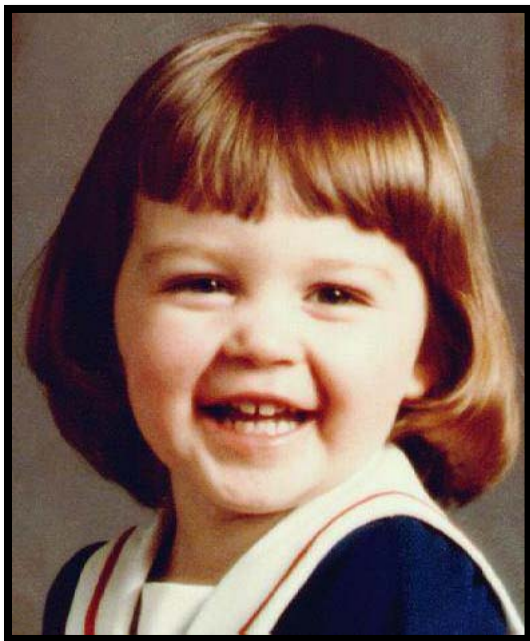

MISSING

Since April 2, 1983 from Louisville, Kentucky

MICHELLE MARIE NEWTON

Age Missing: 3

Alias: Shelly

D.O.B.: Oct. 5, 1979

Hair Color: Brown

Eye Color: Brown

Height: 4'0"

Weight: 50 lbs.

Gender: Female

Race: Caucasian

Case #: R-0016000049

Identifying Characteristics: She has a fair, light complexion.

Circumstances: Michelle's photo is shown aged to 42 years. She was last seen in Louisville, Kentucky on April 2, 1983. She might be in the company of her mother. Some agencies may state that Michelle was located safely at some point in late 2005 or early 2006 but this is false, and she remains missing. Her case was added back to the National Center for Missing and Exploited Children in December 2021.