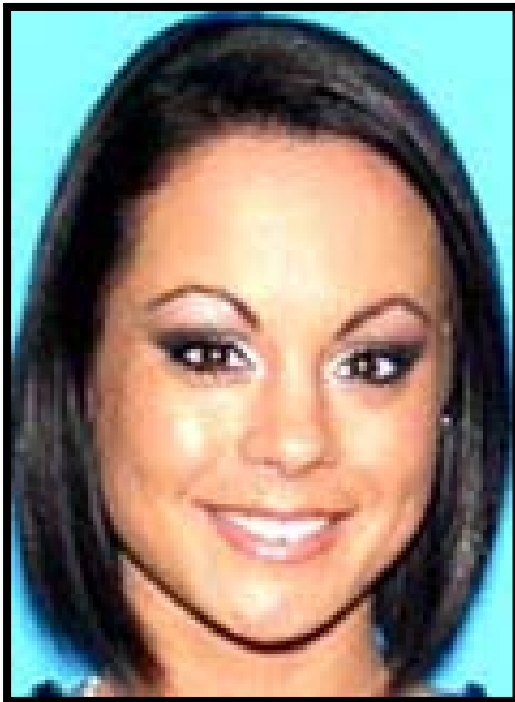

MISSING

Since November 17, 2011 from Orlando, Florida

MICHELLE LOREE PARKER

Age Missing: 32

D.O.B.: November 20, 1978

Hair Color: Brown

Eye Color: Brown

Height: 5'5" – 5'7"

Weight: 125 – 135 lbs.

Gender: Female

Race: Caucasian

Case #: 2011-507759

Identifying Characteristics: She has a burn scar on her right forearm, and tattoos of angel wings on her back, spiraling flowers on her right side from her hip to her underarm, and a butterfly on her lower left abdomen. Her ears are pierced.

Clothing/Jewelry: Blue jeans, a white t-shirt, a blue Florida Gators zip up hoodie jacket, and flip-flops. She was wearing a silver-colored watch and wearing a necklace with diamond-type stones inset in a large cross.

Circumstances: Michelle was last seen dropping off her three-year-old twins with their father at his home at Carter Glen Condominiums off Goldenrod Road. She was driving a black 2007 Hummer H3. A security camera filmed her arriving at the condo, and then driving away. Her vehicle was found the next day at the 4700 block of Walden Circle in Orlando, with its decals removed. Her cell phone was found in a lake a week later. Foul play is suspected.