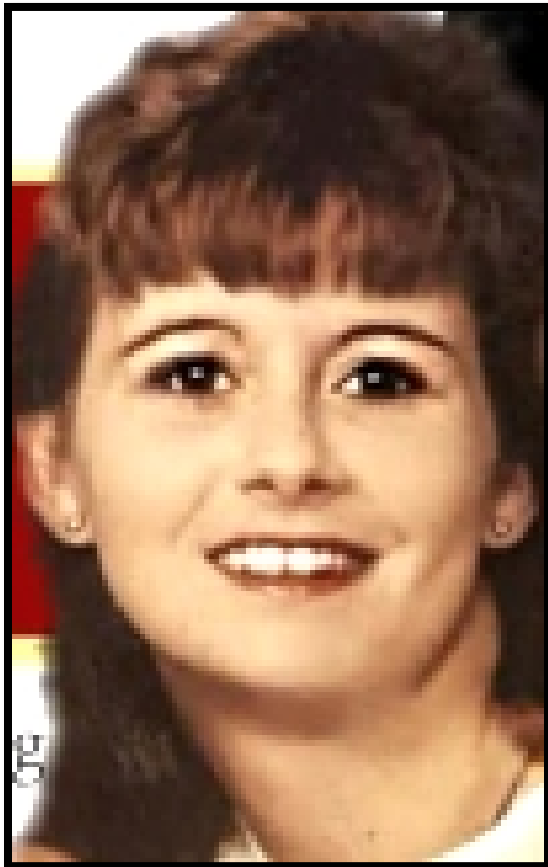

MISSING

Since November 6, 2000 from Mobile, Alabama

LISA ANN PIERCE

Age Missing: 27

D.O.B.: August 18, 1973

Hair Color: Sandy

Eye Color: Hazel

Height: 5'3"

Weight: 95 lbs.

Gender: Female

Race: Caucasian

Case #: 1101013

Identifying Characteristics: She has pierced ears, a tattoo of the initials "RS" on her right ankle, and crooked upper teeth.

Clothing/Jewelry: She was wearing pink sweatpants.

Circumstances: Lisa was last seen in the Mobile, Alabama area on November 6, 2000. She has not been seen since.

CONTACT:

Mobile Police Department: 1-251-208-1700