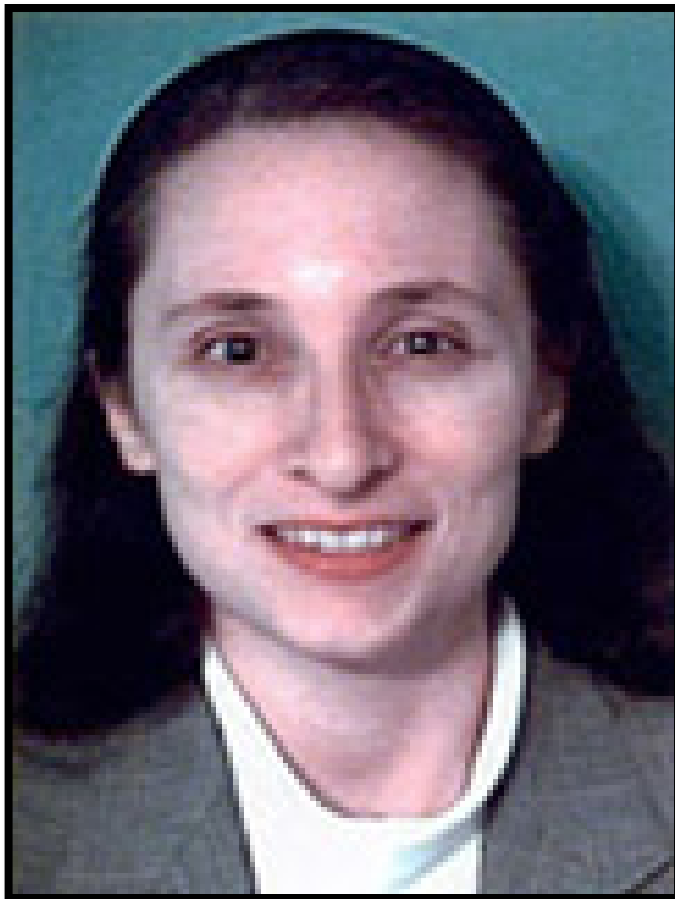

MISSING

Since October 18, 2002 from Cambridge, Massachusetts

AMY B. SHER

Age Missing: 38

D.O.B.: April 22, 1965

Hair Color: Brown

Eye Color: Hazel

Height: 5'6"

Weight: 110 lbs.

Gender: Female

Race: Caucasian

Case #: D000471

Identifying Characteristics: She wears glasses with large plastic frames.

Clothing/Jewelry: She was wearing business attire.

Circumstances: Sher was last seen on October 18, 2002 at approximately 12:00 p.m. in the vicinity of Alwife Station in Cambridge, Massachusetts. She has not been seen since.