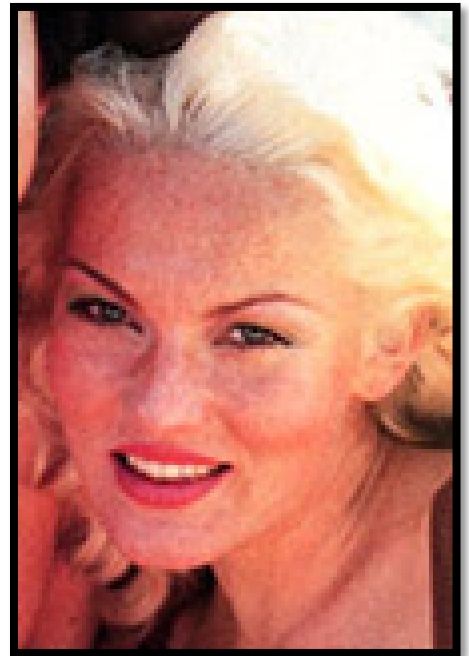

MISSING

Since November 5, 1994 from Kingsford, Sydney, Australia

REVELLE SABINE BALMAIN

Age Missing: 22
D.O.B.: 1972
Hair Color: Blonde
Eye Color: Blue
Height: 5'8"
Weight: 120 lbs.
Gender: Female
Race: Caucasian

Clothing/Jewelry: Three-quarter length, linen, wrap around green or beige skirt. Blue/grey t-shirt. Cream colored, button down cardigan. High cork platform shell shoes. She had a large, blue, stoned carved necklace, almost see-through in some pieces and a small, three-diamond gold ring. She carried two bags, one a backpack and the other over the shoulder.

Circumstances: Revelle was last seen by an acquaintance who said he dropped her off at the Red Tomato Inn at Kingsford at approximately 7:00 p.m. on November 5, 1994. The following day, Revelle's bag, shoes, make up, diary, credit cards and the keys to her flat were found scattered around a Kingsford suburb. Foul play is suspected.