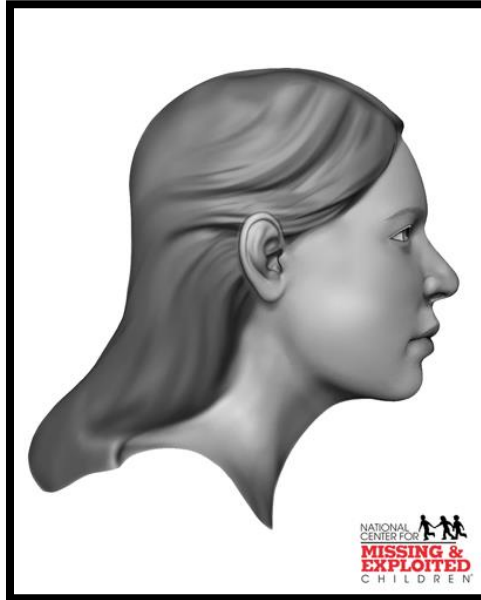

## JANE DOE1987

**Circumstances:** On August 30, 1987, the remains of an unidentified white female were discovered in heavy brush off of Santa Ana Canyon Road in Anaheim, California. She had been deceased for one to two months. The decedent had straight, light brown to blonde hair at medium length. She was approximately 5'4" with a slender build. Her upper left front tooth was chipped and may have been noticeable to those who knew her. The reconstruction featured above is an artist's rendering of what the Jane Doe may have looked like. Anyone with information should contact the Orange County Coroner's Division, reference case number 87-04092-EL, or the Orange County Sheriff's Office, reference case number 87-028007.