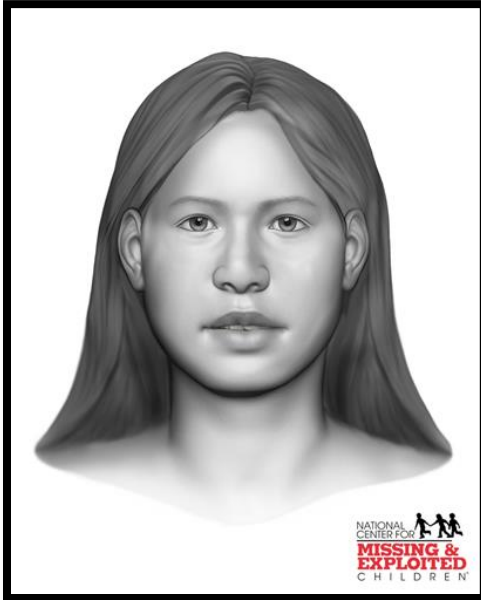

## JANE DOE1987

**Circumstances:** On August 30, 1987, the remains of an unidentified white female were discovered in heavy brush off of Santa Ana Canyon Road in Anaheim, California. She had been deceased for one to two months. The decedent had straight, light brown to blonde hair at medium length. She was approximately 5'4" with a slender build. Her upper left front tooth was chipped and may have been noticeable to those who knew her. The reconstruction featured above is an artist's rendering of what the Jane Doe may have looked like. Anyone with information should contact the Orange County Coroner's Division, reference case number 87-04092-EL, or the Orange County Sheriff's Office, reference case number 87-028007.