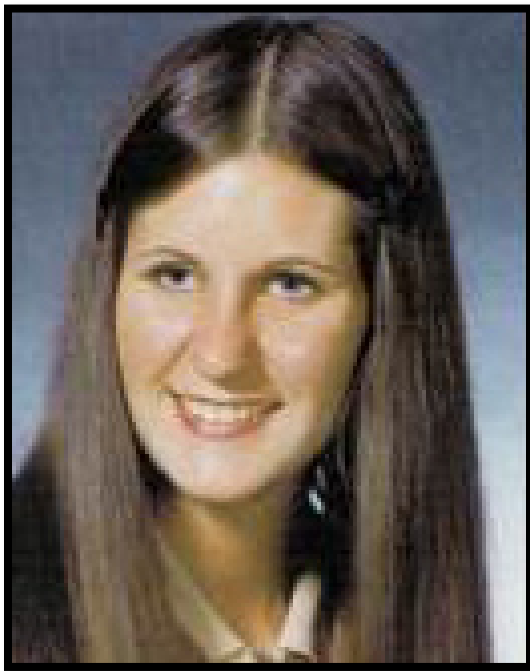

MISSING

Since March 27, 1973 from Port Townsend, Washington

ALTHEA DAYLE BLANKINSHIP

Age Missing: 23
Alias: Althea Marks
D.O.B.: Oct. 24, 1949
Hair Color: Brown
Eye Color: Blue
Height: 5'7"
Weight: 140 lbs.
Gender: Female
Race: Caucasian
Case #: 76-705

Circumstances: Althea's photo is shown aged to 67 years. She and her son, **Jeffrey Dean Blankinship** (photo at right) were last seen in Port Townsend, Washington, where they were living. They were last reported to have been dropped off at SeaTac International Airport. Althea had made plans to travel to Greece with Jeffrey to meet her parents, who were there on vacation. They never arrived and have never been heard from again.