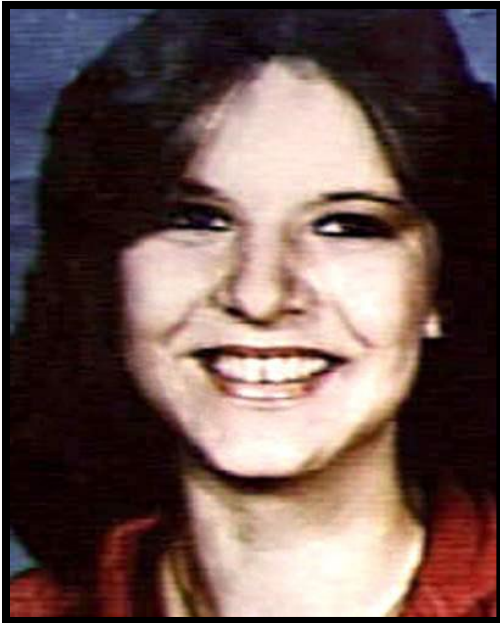

MISSING

Since March 20, 1980, from Davenport, Iowa

KIMBERLY SUE DOSS

Age Missing: 14

Alias: Kim, Kimberly
Kathleen Gardner

D.O.B.: Feb. 12, 1966

Hair Color: Brown

Eye Color: Brown

Height: 5'2"

Weight: 125 lbs.

Gender: Female

Race: Caucasian

Case #: 82-46115

Identifying Characteristics: She has a gap in between her front teeth, and one tooth is chipped.

Circumstances: Kimberly's photo is shown aged to 56 years. She was last heard from when she called her mother on March 20, 1980, from Davenport, Iowa where she'd been visiting her father. Kimberly mentioned in their phone call that she had met a friend on the bus named "Kathy" from Chicago and that she planned to spend a night in Illinois with her. She has never been heard from again. Her mother attempted to file a missing person's report in 1980 but Texas authorities refused to take the report since Kimberly didn't vanish from Texas. Her mother moved to Davenport and filed a missing person's report again, and Kimberly was officially reported as missing on September 1, 1982. Many agencies will falsely list this as the date of her disappearance and her age as 16.