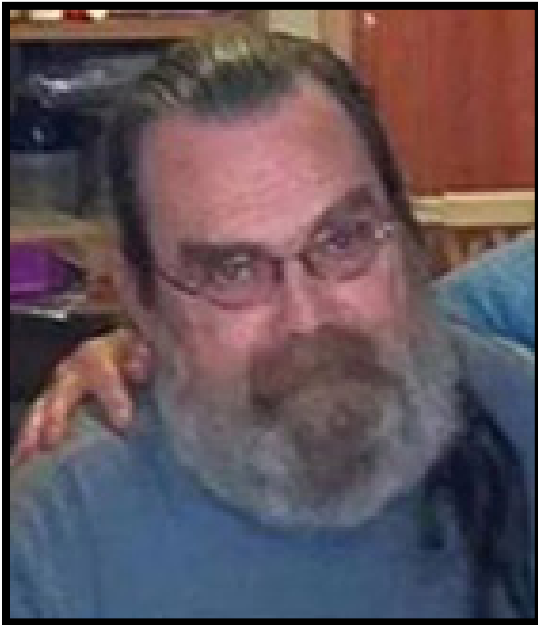

MISSING

Since December 29, 2013 from Camdenton, Missouri

DONALD LEE ERWIN

Age Missing: 59
Alias: Donnie, Don
D.O.B.: August 18, 1954
Hair Color: Brown
Eye Color: Brown
Height: 5'8"
Weight: 190 lbs.
Gender: Male
Race: Caucasian
Case #: 2013-3374

Identifying Characteristics: His left leg is amputated above his knee and he walks with crutches or uses a wheelchair and does not use a prosthetic. He has a scar on his left arm from elbow to wrist. He wears his hair long, in a ponytail. He has a full beard and moustache, and his hair is graying.

Clothing/Jewelry: Blue jeans, a blue shirt and blue loafers.

Circumstances: On December 29, 2013 Erwin left home to buy cigarettes at a local convenience store. He was using his crutches that day. He left in his 2002 silver 4-door Hyundai Elentra with a sunroof and a large wooden cross hanging from the rear-view mirror, bearing Missouri license plates MKG-E3P. He never arrived, and his car is also missing.