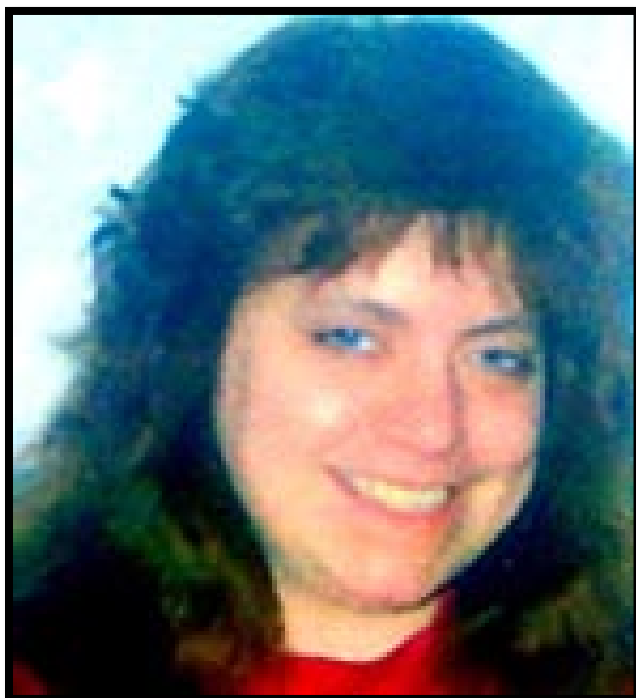

MISSING

Since August 2, 1994 from Bismarck, North Dakota

MICHELE MAE JULSON

Age Missing: 26

Alias: Shelly

D.O.B.: March 18, 1968

Hair Color: Brown

Eye Color: Blue

Height: 5'6"

Weight: 155 lbs.

Gender: Female

Race: Caucasian

Case #: 94-11336

Identifying Characteristics: She has a small tattoo on her left shoulder of a heart with a drop of blood. She occasionally dyes her hair auburn or blonde.

Clothing/Jewelry: She was last seen wearing a dark shirt and blue jeans.

Circumstances: Julson was last seen when she dropped her 3-year-old son off at his grandfather's residence in Bismarck, North Dakota on August 2, 1994 shortly after noon while she went to pick up her check and run a few errands. She never returned or picked up her check and has never been heard from again. Her car was located six days after her disappearance at the Comfort Inn in north Bismarck.