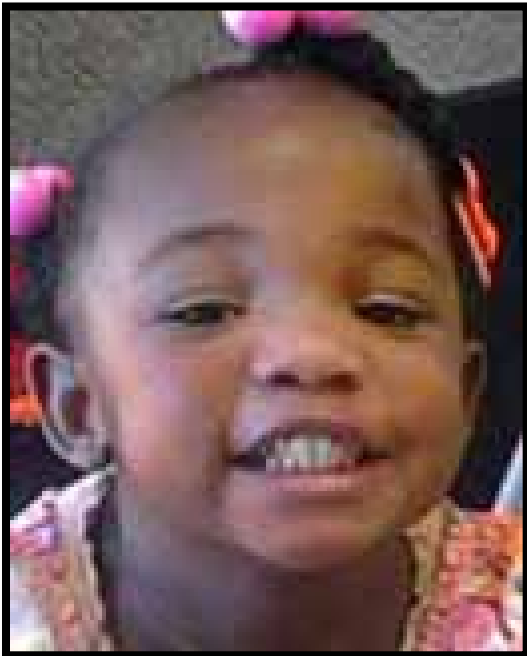

MISSING

Since March 1, 2014 from Camden, Mississippi

MYRA LEWIS

Age Missing: 2
D.O.B.: Nov. 30, 2011
Hair Color: Black
Eye Color: Brown
Height: 3'1"
Weight: 27 lbs.
Gender: Female
Race: Black
Case #: 14-3401

Clothing/Jewelry: She was last seen wearing a turquoise sweater with a bear on the front, off-white or khaki pants, and pink tennis shoes.

Circumstances: Myra's photo is shown aged to 8 years. She was last seen by her family playing outside her home between 10:30 a.m. and 11:00 a.m. Few details are available in her case, which remains unsolved.