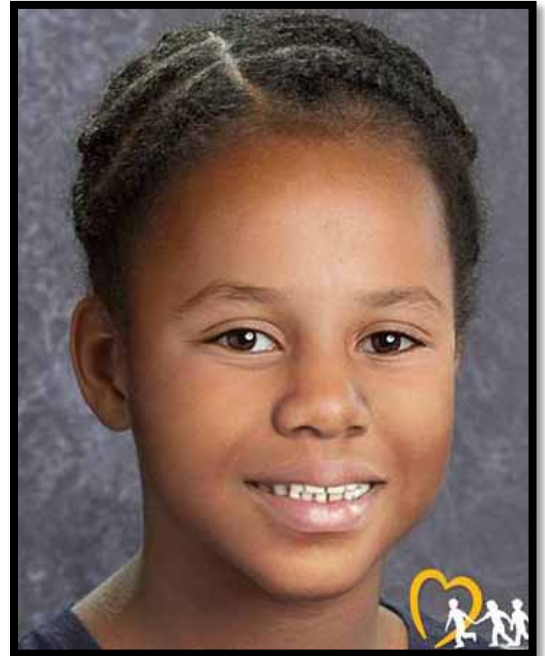

MISSING

Since March 1, 2014 from Camden, Mississippi

MYRA LEWIS

Age Missing: 2
D.O.B.: Nov. 30, 2011
Hair Color: Black
Eye Color: Brown
Height: 3'1"
Weight: 27 lbs.
Gender: Female
Race: Black
Case #: 14-3401

Clothing/Jewelry: She was last seen wearing a turquoise sweater with a bear on the front, off-white or khaki pants, and pink tennis shoes.

Circumstances: Myra's photo is shown aged to 8 years. She was last seen by her family playing outside her home between 10:30 a.m. and 11:00 a.m. Few details are available in her case, which remains unsolved.