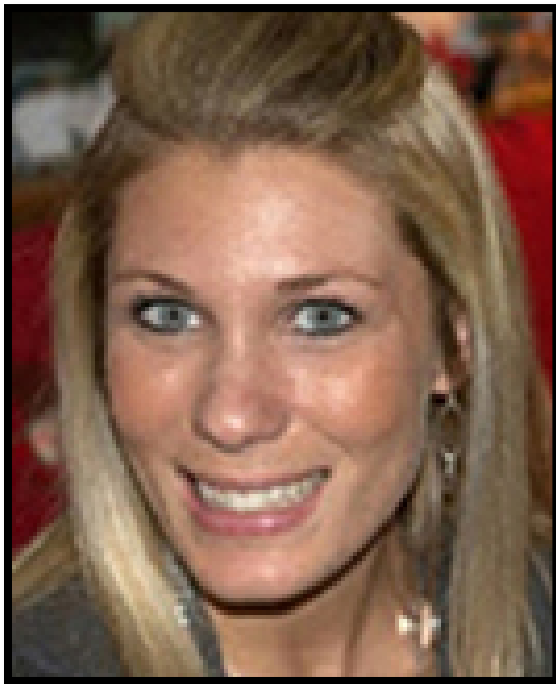

MISSING

Since February 28, 2011 from Shelbyville, Tennessee

SHELLEY LYNN JONES MOOK

Age Missing: 24

D.O.B.: June 29, 1986

Hair Color: Blonde

Eye Color: Hazel

Height: 5'7"

Weight: 160 lbs.

Gender: Female

Race: Caucasian

Case #: 1103021030

Identifying Characteristics: A tattoo of a lily with a stem on her back and a tattoo of the name "Lilliana" on her wrist.

Clothing/Jewelry: A black short-sleeved sweater dress, white leggings and black suede boots.

Circumstances: Shelley was last seen between 3:30 and 4:00 p.m. on February 8, 2011 when she dropped off her daughter at her ex-husband's home on Old Nashville Dirt Road in Shelbyville, Tennessee. Later that night, her Pontiac Grand Prix was found