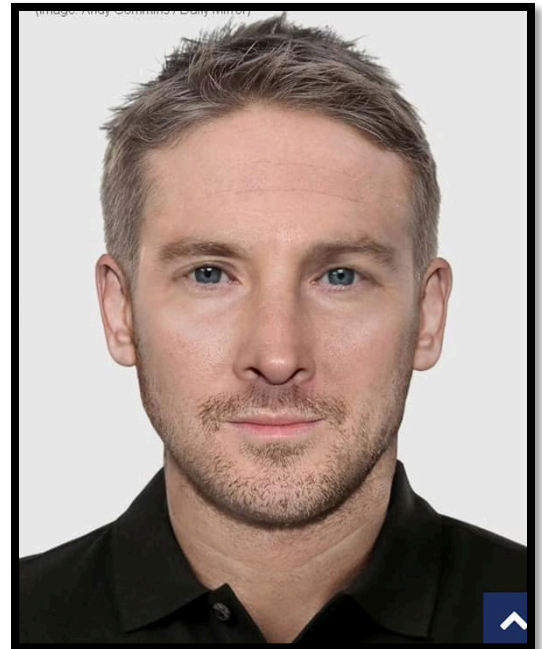

# MISSING

Since July 24, 1991 from Kos, Greece

## BEN NEEDHAM

**Age Missing:** 1  
**D.O.B.:** Oct. 29, 1989  
**Hair Color:** Blonde  
**Eye Color:** Blue  
**Height:** Unknown  
**Weight:** Unknown  
**Gender:** Male  
**Race:** Caucasian  
**Case #:** UK14240791

**Identifying Characteristics:** He has a strawberry birthmark on the nape of his neck.

**Circumstances:** Ben's photo is shown age progressed. On July 24th, 1991, Ben disappeared from the vicinity of a farmhouse in Kos, Greece, which was being renovated by his grandparents. He has never been seen again.