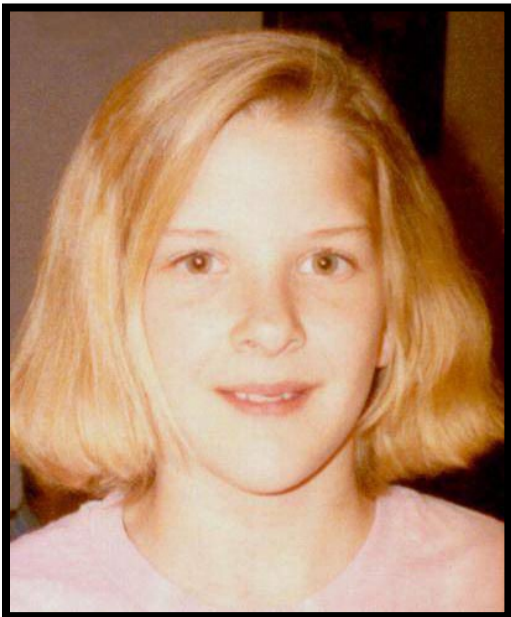

MISSING

Since August 27, 1992 from Tupelo, Mississippi

LEIGH MARINE OCCHI

Age Missing: 13
D.O.B.: Aug. 21, 1979
Hair Color: Blonde
Eye Color: Hazel
Height: 4'10"
Weight: 95 lbs.
Gender: Female
Race: Caucasian
Case #: 3590

Identifying Characteristics: She has a strawberry birthmark at the base of her skull in back, small scratch scars on her right leg, and skin bumps on her knees. She has a lazy left eye and pierced ears. She may be wearing large round glasses.

Clothing/Jewelry: Green and yellow silk boxer shorts and a night shirt.

Circumstances: Leigh's photo is shown aged to 41 years. She was last seen at her home. Her mother arrived at the house and found the garage door open. Inside, she found blood stains throughout the house. Occhi was nowhere to be found. The only items missing were reading glasses, shoes, and underclothes. About a month later, Occhi's mother received Leigh's glasses in the mail from Booneville, Mississippi. Foul play is suspected.