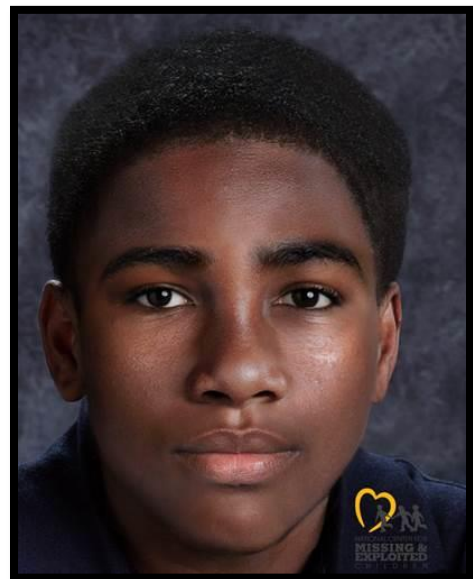

MISSING

Missing since December 8, 2002 from Wilmington, DE

SHAWN WHITE

Age Missing: 1 Month
D.O.B.: Nov 6, 2002
Height: 1'8"
Weight: 10 lbs
Hair Color: Brown
Eye Color: Brown
Gender: Male
Race: African-American

Identifying Characteristics: He has long eyelashes and thick eyebrows.

Clothing/Jewelry: Green and white pajamas and a gray Mickey Mouse snowsuit.

Circumstances: Unknown. His photo is shown aged to 15 years. He was last seen on a weekend visitation with his father, **Truman White** (*photo at left*). Truman went to the apartment of Shawn's mother on December 9 and did not have the baby. In an argument, White stabbed Graham and fled. She was hospitalized for her wounds. White turned himself in the next day, but refused to say where Shawn was. Foul play is suspected.